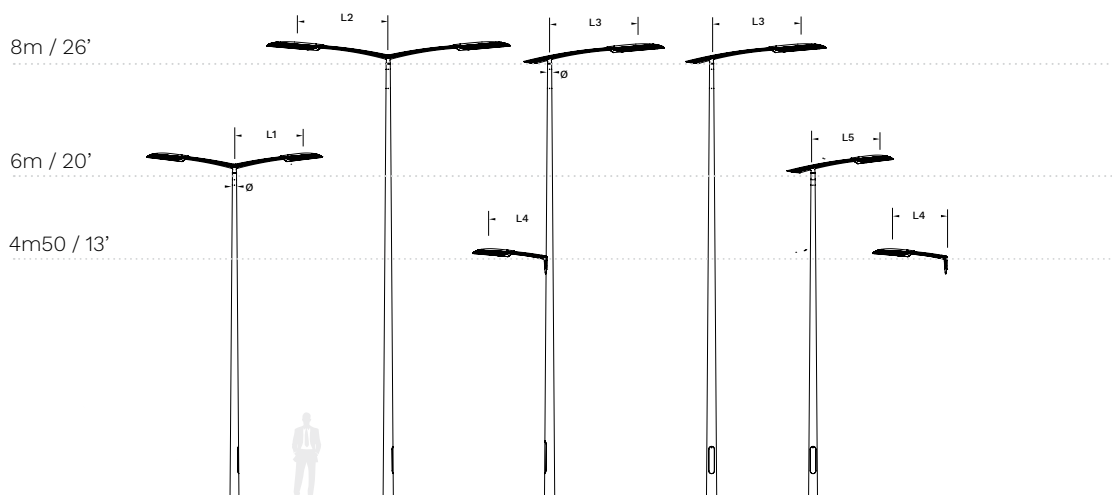

It is made of die-cast aluminum and is available in all standard Schröder colours.

Certified for the loads defined in EN40, the YOHO range can be installed on poles for CE marking.

## Technical information

### DIMENSIONS

L1	1360mm   53.5"	L4	1125mm   44.3"
L2	1850mm   72.8"	L5	1225mm   48.2"
L3	1700mm   66.9"	Ø	76mm   3"

## PRODUCT VARIANTS

Type	Length (mm)	Reference	To pole		Wall	To luminaire		Lateral on pole min. diameter
			Diameter	Tube penetrating (male)		Diameter	Enclosing (female)	
Top single	850	YOH115P	Ø76	X		Ø60	X	
Top single	1200	YOH120P	Ø76	X		Ø60	X	
Top double	990	YOH215P	Ø76	X		Ø60	X	
Top double	1340	YOH220P	Ø76	X		Ø60	X	
Wall / Lateral	750	YOH010PP	-	-	X	Ø60	X	> Ø100