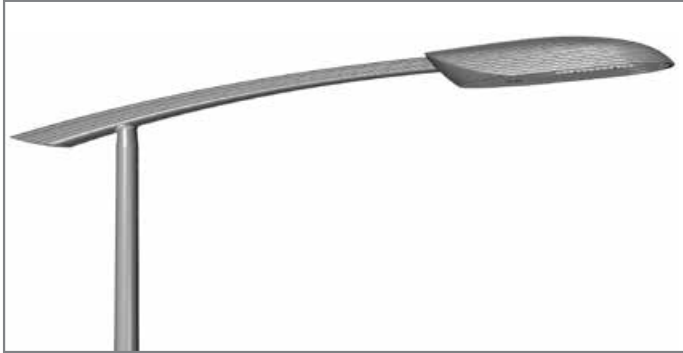

# YOHO

Initially designed for the SENSO luminaire, the YOHO bracket reflects the luminaires' unique design with its characteristic grooves and tapered lines.

It is also compatible with other Schröder luminaires to create a contemporary lighting solution that will enhance landscapes both by day and by night.

It is made of die-cast aluminum and is available in all standard Schröder colours.

Certified for the loads defined in EN40, the YOHO range can be installed on poles for CE marking.

### DIMENSIONS

L1	1360mm   53.5"	L4	1125mm   44.3"
L2	1850mm   72.8"	L5	1225mm   48.2"
L3	1700mm   66.9"	Ø	76mm   3"

## PRODUCT VARIANTS

Type	Length (mm)	Reference	To pole		Wall	To luminaire		Lateral on pole min. diameter
			Diameter	Tube penetrating (male)		Diameter	Enclosing (female)	
Top single	850	YOH115P	Ø76	X		Ø60	X	
Top single	1200	YOH120P	Ø76	X		Ø60	X	
Top double	990	YOH215P	Ø76	X		Ø60	X	
Top double	1340	YOH220P	Ø76	X		Ø60	X	
Wall / Lateral	750	YOH010PP	-	-	X	Ø60	X	> Ø100